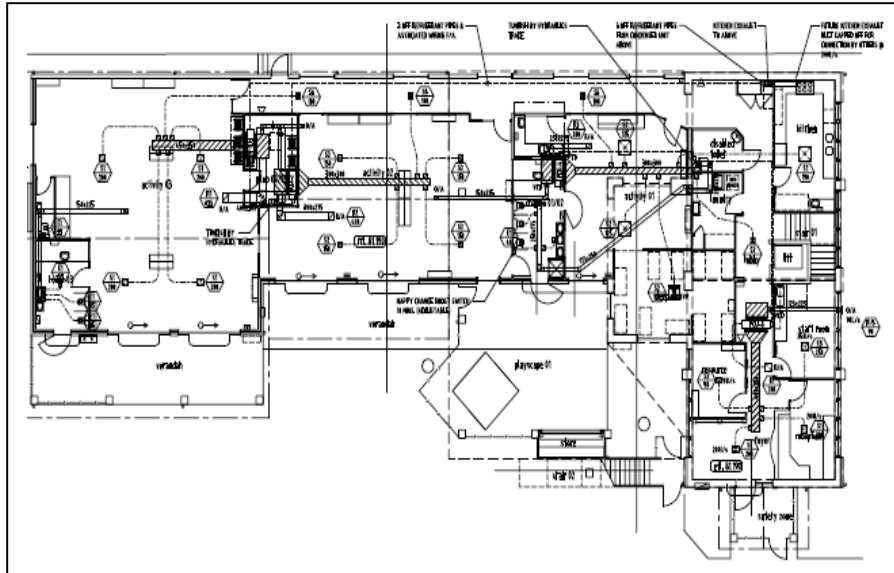

Project: Universal Childcare – Gabriella’s Cottage, Neutral Bay

Project Description

Gabriella’s Cottage is a day care centre for 0-6 year olds in Neutral Bay and is owned and operated by Universal Childcare.

KAE provided the Mechanical, Electrical and Lift consultancy services for the project which consisted of a new, two storey building with an outdoor play are and outdoor drop off parking.

Scope of Services

Mechanical

- Air conditioning
- Ventilation for Kitchens, Toilets, Garbage rooms, Misc. areas and car park

Electrical

- Power and Lighting
- Security
- Fire detection
- Communications including TV systems.

Lift

- Lift services.